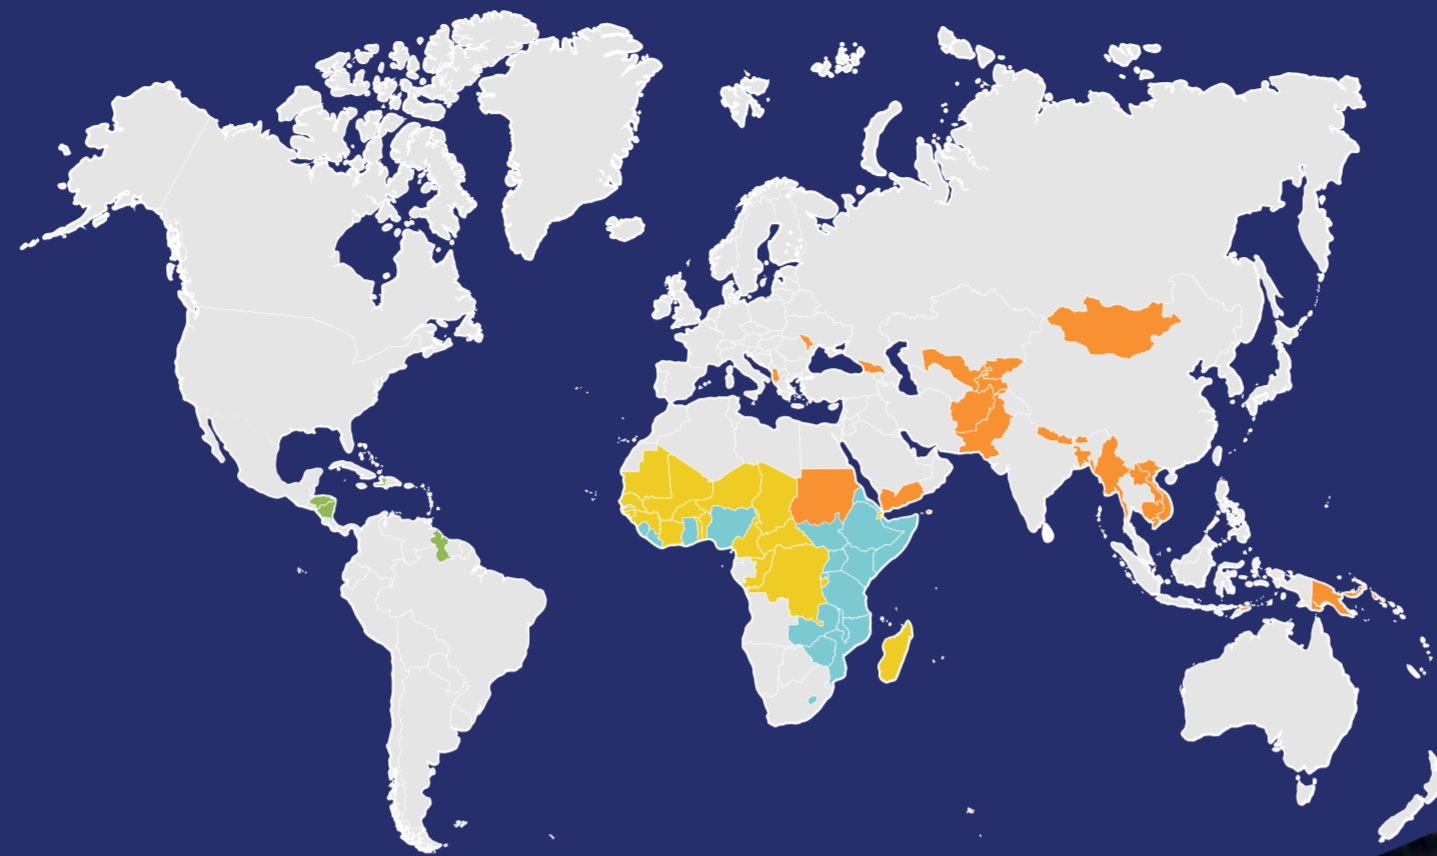

The Global Partnership for Education Knowledge and Innovation Exchange (KIX) is a CA\$103 million, multi-funder endeavor that seeks to build stronger education systems and accelerate progress toward SDG 4. KIX currently funds 36 projects and 4 regional hubs working across 70 GPE partner countries.

MAP LEGEND

- KIX Africa 19 hub
- KIX Africa 21 hub
- KIX EAP hub
- KIX LAC hub

TOP THEMES IN KIX APPLIED RESEARCH PROJECTS PORTFOLIO

JUN 2021

Second set of regional grants projects begin

Call for proposals on early learning in East, West and Southern Africa

4 Regional calls for proposals launched

JUL 2020

Start of a new project: Research on Scaling the Impact of Innovations in Education

APR 2020

Launch of 12 global grant projects

Regional learning partners begin building the foundations for the 4 regional KIX hubs