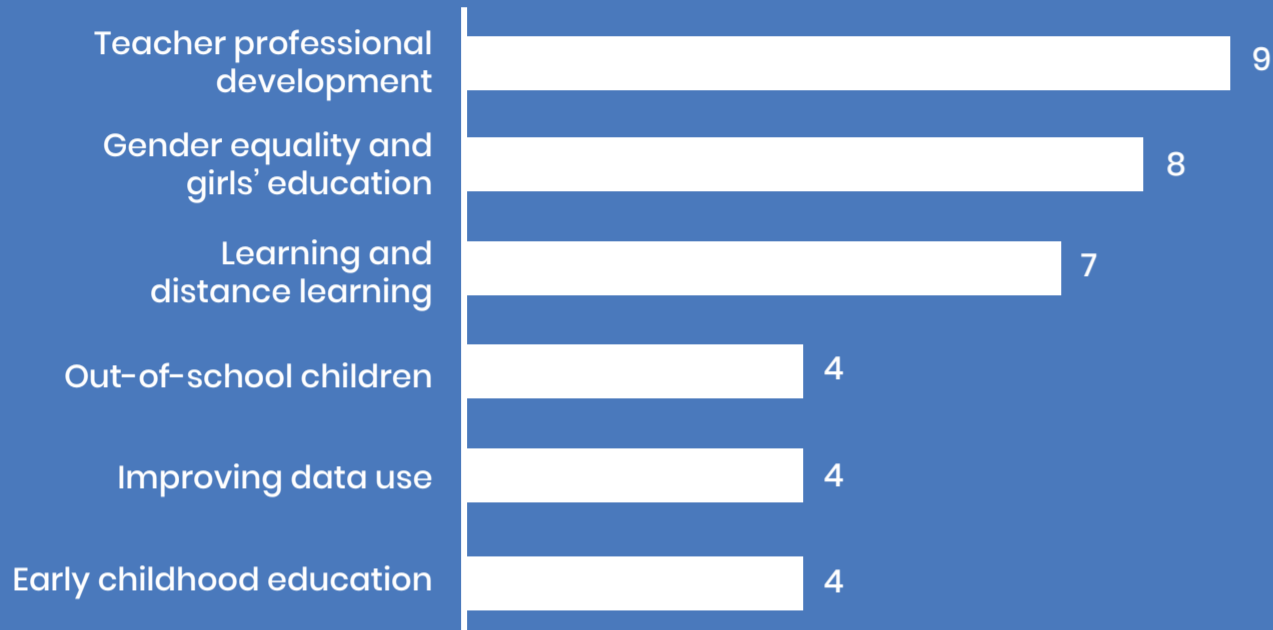

TOP THEMES IN KIX APPLIED RESEARCH PROJECTS PORTFOLIO

JUN 2021

Second set of regional grants projects begin

Call for proposals on early learning in East, West and Southern Africa

MAR 2021

Completion of the KIX Digital Platform

First set of regional grants projects begin

NOV 2020

Start of a new project: Observatory on COVID-19 Responses in Educational Systems in Africa

JUL 2020 - AUG 2020

4 Regional calls for proposals launched

JUL 2020

Start of a new project: Research on Scaling the Impact of Innovations in Education

APR 2020

Launch of 12 global grant projects

Regional learning partners begin building the foundations for the 4 regional KIX hubs

JUL 2019 - OCT 2019

Calls for proposals for global projects and regional learning partners

APR 2019

Launch of KIX