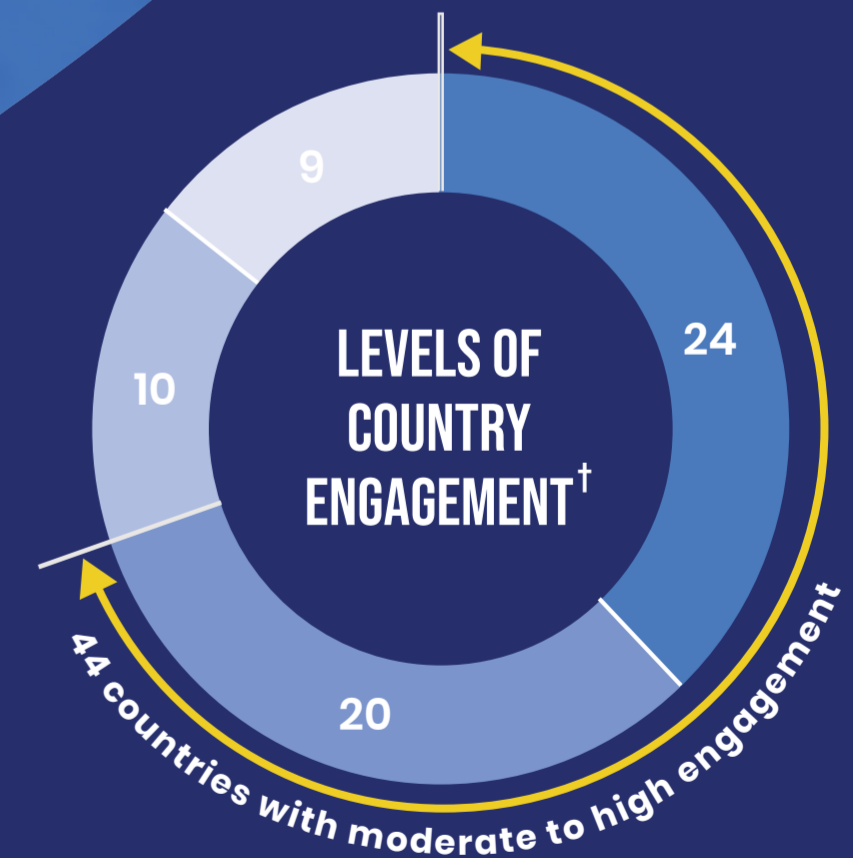

MAR 2021

Completion of the KIX Digital Platform

First set of regional grants projects begin

NOV 2020

Start of a new project: Observatory on COVID-19 Responses in Educational Systems in Africa

JUL 2020 - AUG 2020

4 Regional calls for proposals launched

JUL 2020

Start of a new project: Research on Scaling the Impact of Innovations in Education

APR 2020

Launch of 12 global grant projects

Regional learning partners begin building the foundations for the 4 regional KIX hubs

JUL 2019 - OCT 2019

Calls for proposals for global projects and regional learning partners

APR 2019

Launch of KIX

MOST CITED ASPECTS OF HUB USEFULNESS BY COUNTRY REPRESENTATIVES

- Relevance to countries' needs
- Unique opportunities for exchanging information and ideas
- Production of useful resources
- Space for new knowledge and insights

- 3 - high engagement
- 2 - moderate engagement
- 1 - low engagement
- 0 - no engagement